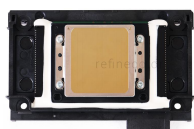

Epson F1080